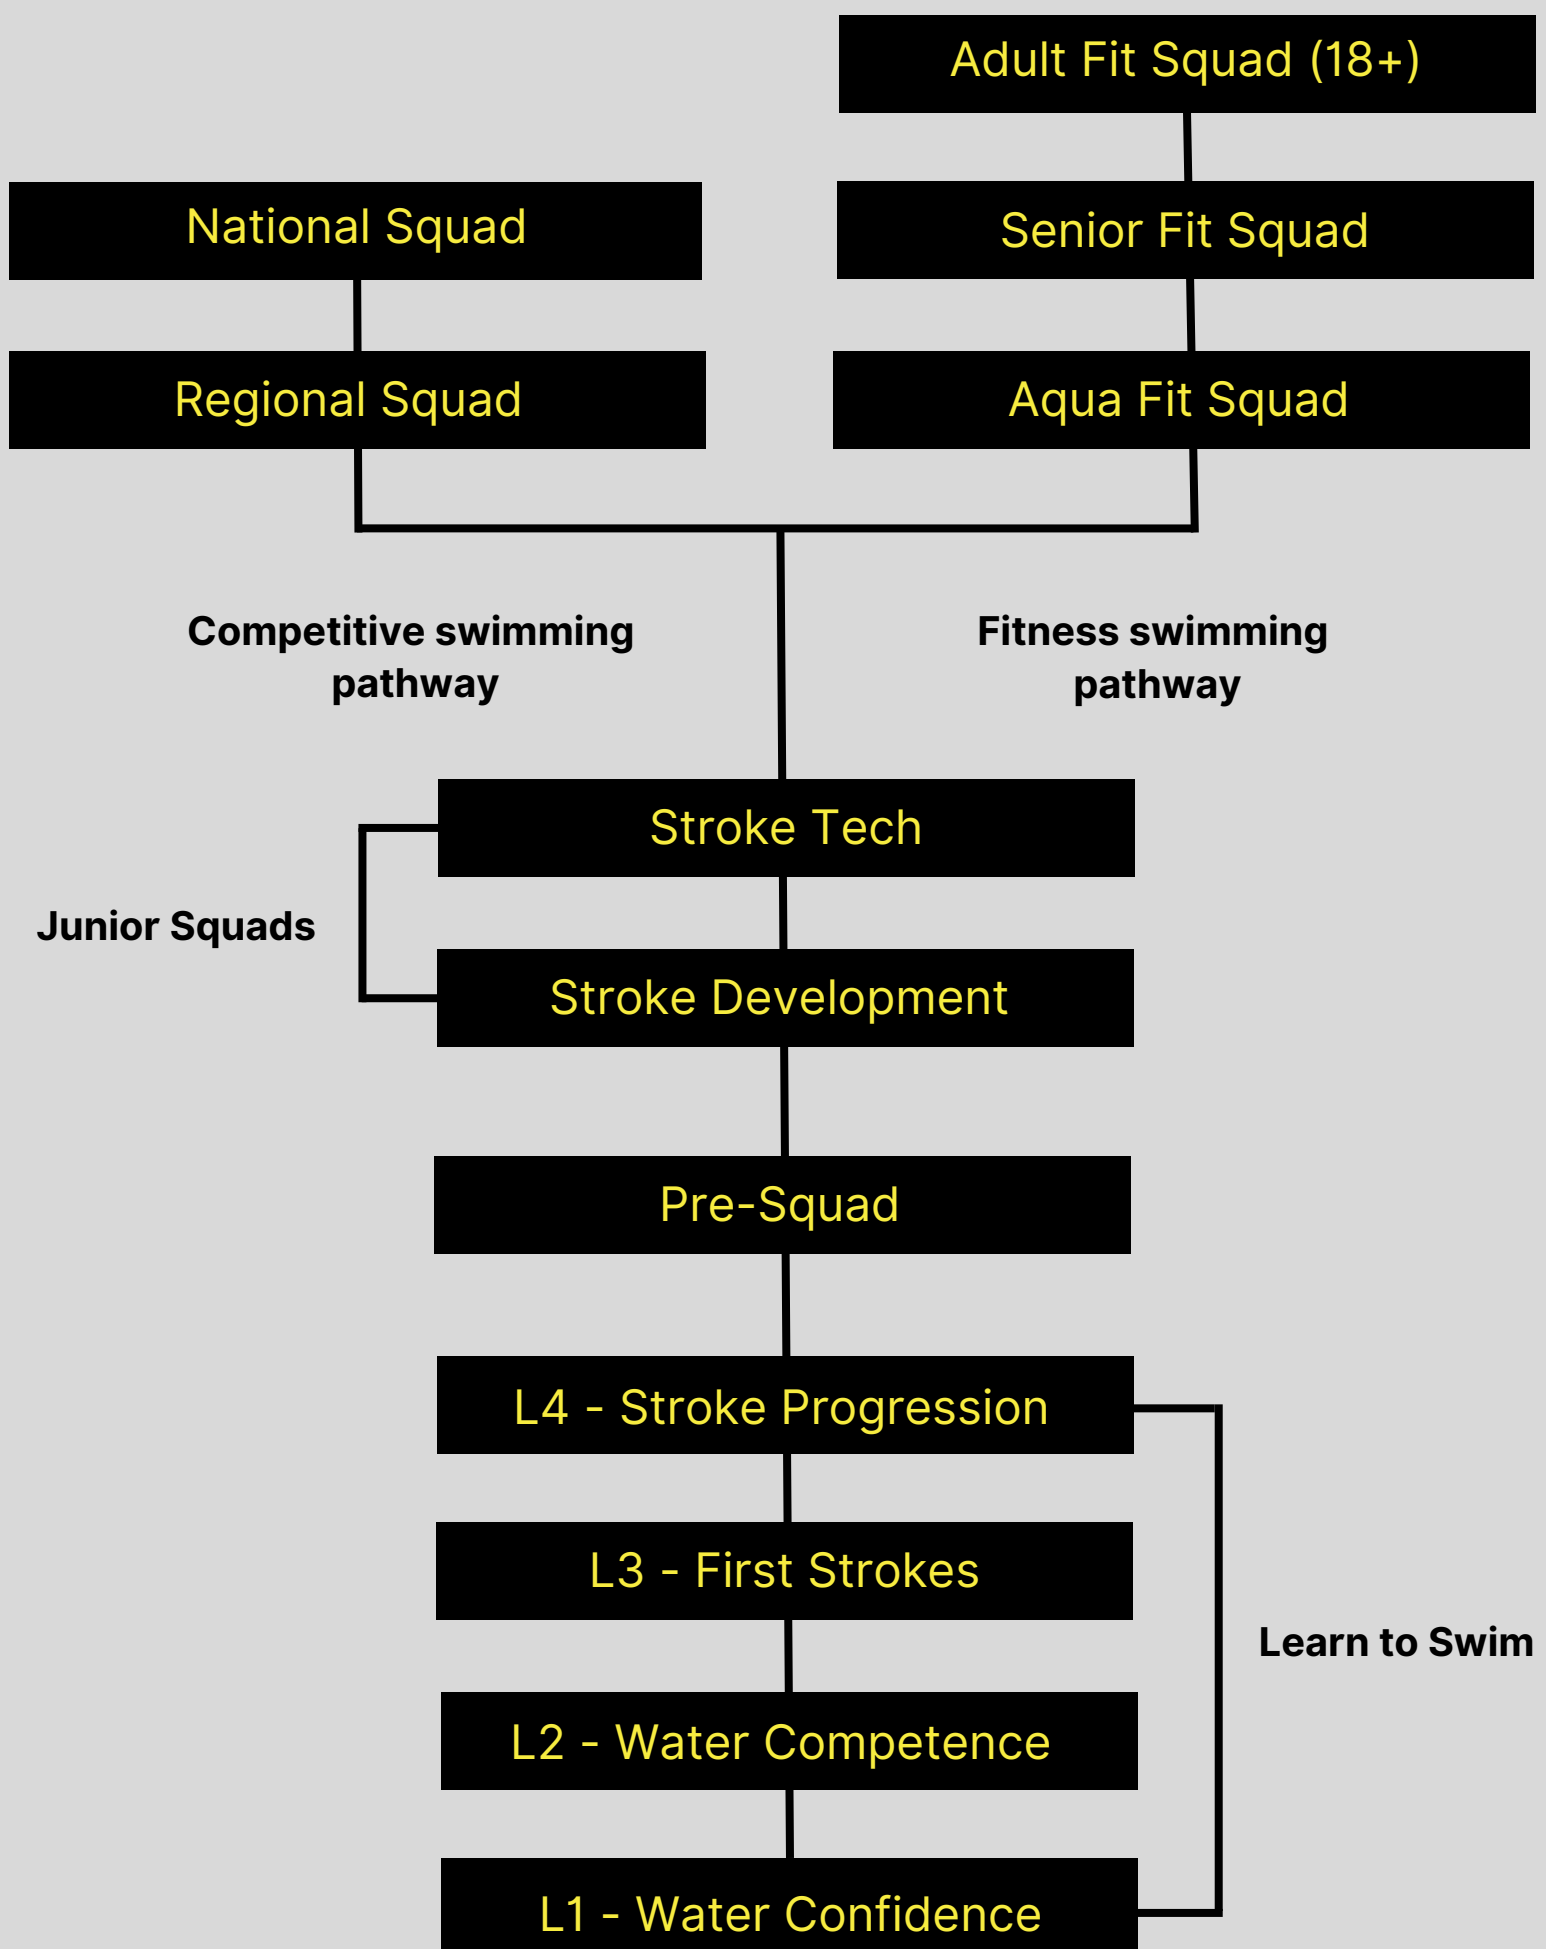

SWIMMING PROGRESSION CHART

CONTACT US

Ōtūmoetai Pool
77 Windsor Road, Bellevue, Tauranga 3110
www.evolutionaquatics.co.nz
evo4swim@gmail.com